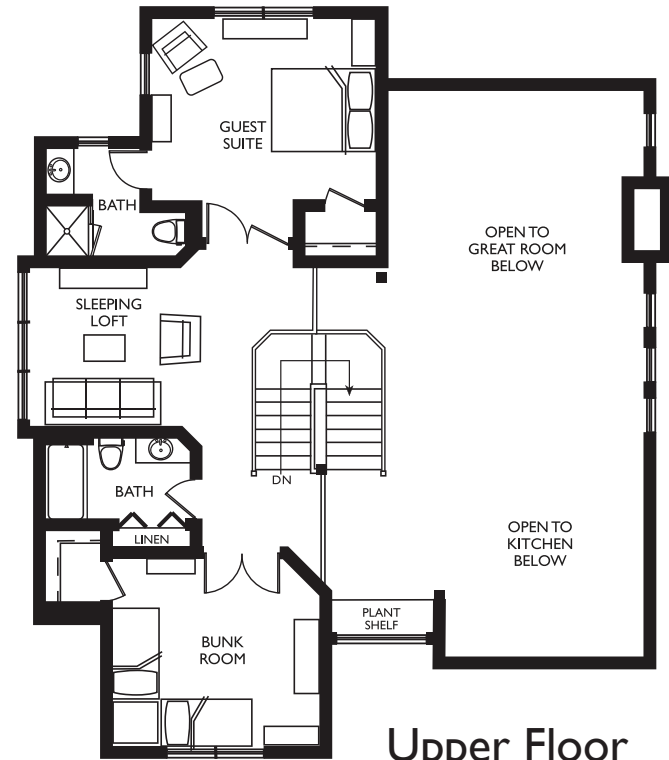

Main Floor

Upper Floor

Miller Peak - 2,255 Square Feet